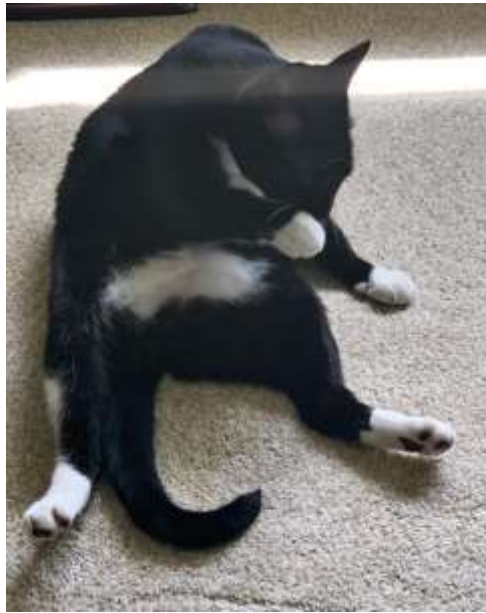

# LOST CAT

***"Jelly" Lost 12/07/2020***

**Breed:** Domestic Short Hair

**Color:** Black & White      **Sex:** F

**Details:** Mostly black, white feet, chest, under chin and groin area. Pretty skittish to strangers, but attention seeker once familiar. Has all her claws....view more at [lostmykitty.com](http://lostmykitty.com)