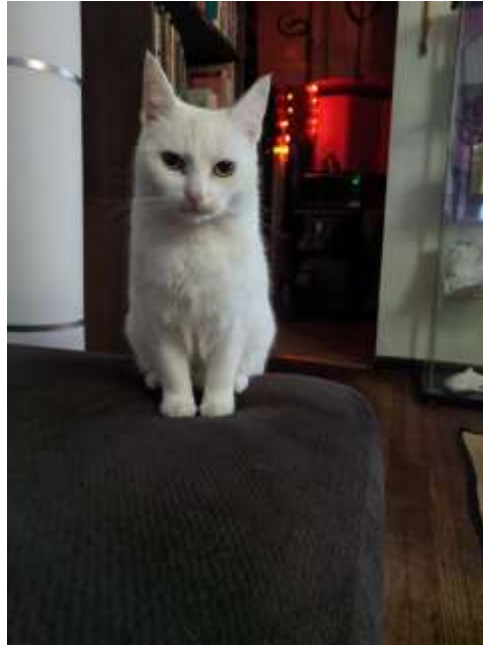

# LOST CAT

***"Puddle Cat" Lost 2020-09-10***

**Breed:** American Shorthair

**Color:** White

**Sex:** F

**Details:** Slightly smaller than the average adult cat, she is all white with a small chip in one ear. Her nose and toe beans are pink and eyes are a yellow tone. She is quite friendly (...view more at [lostmykitty.com](http://lostmykitty.com))

**Last Seen:** Broad street & Dickinson street  
Philadelphia, PA 19146

**\$100.00 REWARD**

\* Please photocopy & post around area.

If You Have Any Information Please Contact

**908-251-2108**

[info@lostmykitty.com](mailto:info@lostmykitty.com)