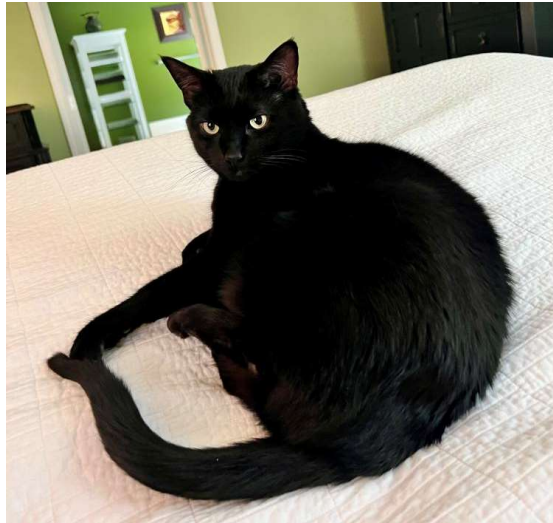

# LOST CAT

**"Cleo" Lost 10-13-24**

**Breed:** Domestic Short Hair

**Color:** Black

**Sex:** F

**Details:** 14 lb 8 yo spade female black cat with green eyes....view more at [lostmykitty.com](http://lostmykitty.com)

**Last Seen:** Ditch Rd & Crooked Stick lane  
CARMEL, IN 46032

**\$200.00 REWARD**

\* Please photocopy & post around area.

If You Have Any Information Please Contact

**317-507-7571**

[info@lostmykitty.com](mailto:info@lostmykitty.com)