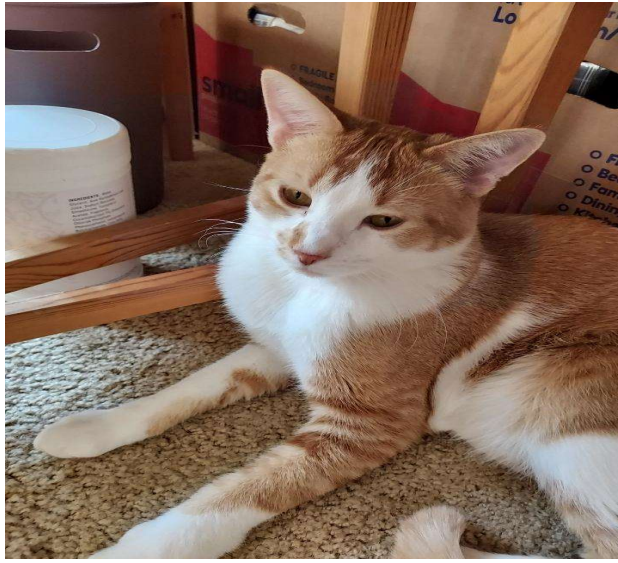

# LOST CAT

**"Dodge" Lost 08-28-22**

**Breed:** Unknown

**Color:** Tan, White

**Sex:** M

**Details:** Cream colored with white stomach and white under chin; pulls off collar so doesn't have collar but is chipped...view more at [lostmykitty.com](http://lostmykitty.com)