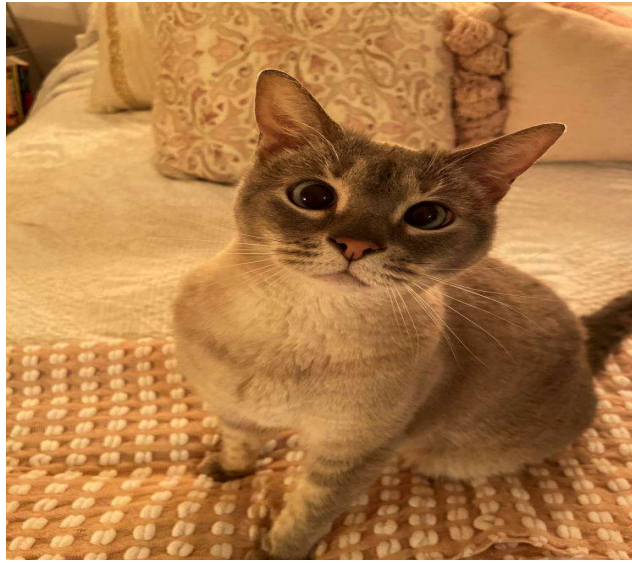

# LOST CAT

**"Bay" Lost 05-20-2022**

**Breed:** Siamese

**Color:** Grey-Silver, Tan

**Sex:** F

**Details:** 10 lb Siamese mix, grey-beige in color. Lazy eye makes her appear cross-eyed. Very friendly....view more at [lostmykitty.com](http://lostmykitty.com)