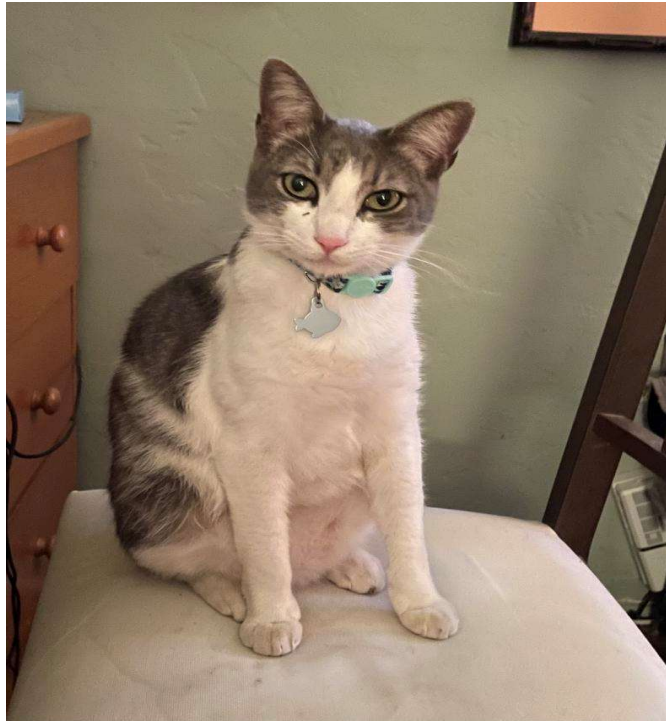

# LOST CAT

***"Sweet Pea" Lost 04-17-2022***

**Breed:** Domestic Short Hair

**Color:** Grey-Silver, White

**Sex:** M

**Details:** White underneath and grey top. Slightly overweight. No collar....view more at [lostmykitty.com](http://lostmykitty.com)