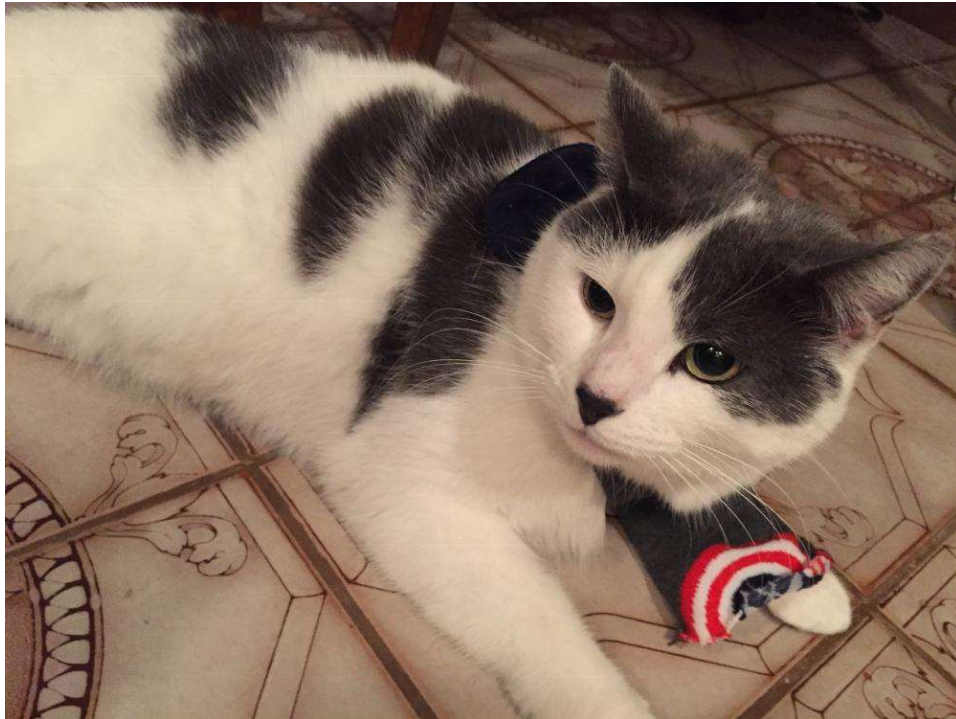

# LOST CAT

**"Jesse" Lost 02-09-22**

**Breed:** Domestic Short Hair

**Color:** Black, White

**Sex:** M

**Details:** My cat is white with black spots, some look like circles, he has a black tail and a black nose....view more at [lostmykitty.com](http://lostmykitty.com)