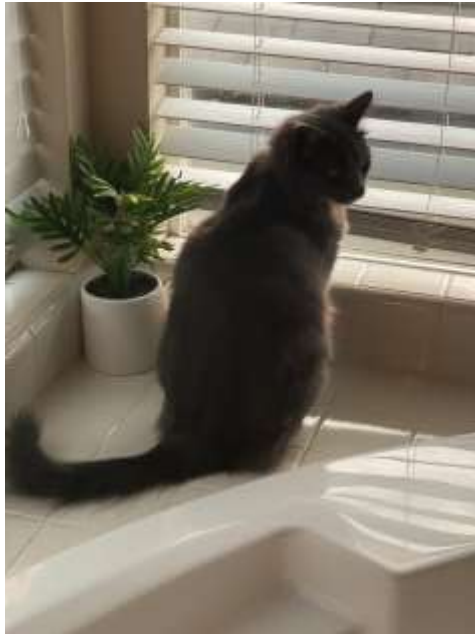

LOST CAT

"Zelda" Lost 10/11/2021

Breed: Domestic Medium Hair

Color: Grey-Silver **Sex:** F

Details: LOST cat Zelda on 2021-10-11. You can also view the lost pet info at lostmykitty.com.

Last Seen: Bridlewood & Anvil Circle
Rocklin, CA 95765