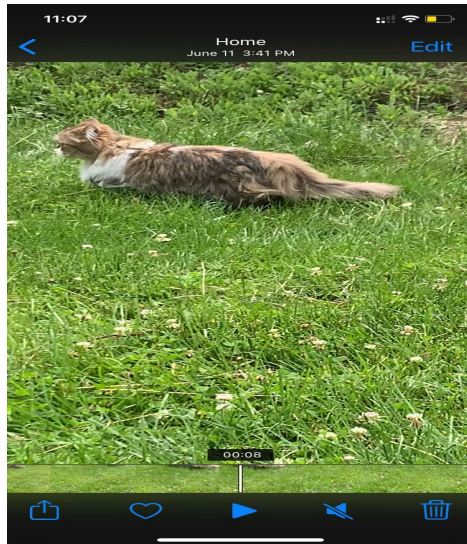

# LOST CAT

***"Biscuit" Lost 2021-08-19***

**Breed:** Munchkin

**Color:** Grey-Silver, White      **Sex:** M

**Details:** Extremely friendly, affectionate. Short legs, flat face, large eyes. Fur knots easily....view more at [lostmykitty.com](http://lostmykitty.com)