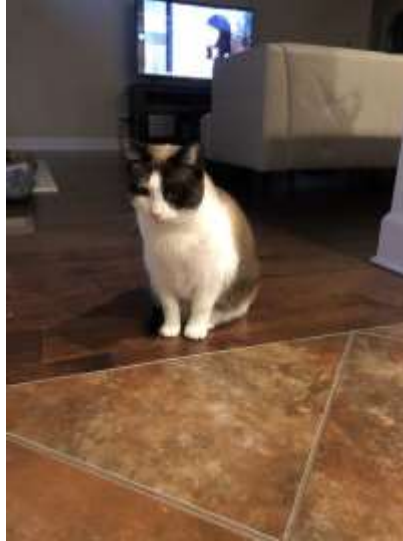

# LOST CAT

**"Narita" Lost 08/20/2020**

**STILL MISSING 06/30/2021**

**Breed:** Snowshoe/Siamese

**Color:** Tan/White/Black **Sex:** F

**Details:** Narita is a Snowshoe/ Siamese cat. She has a white underbelly, legs, paws with a brown back and sides. Her tail is black as is her right face and ears...view more at [lostmykitty.com](http://lostmykitty.com)