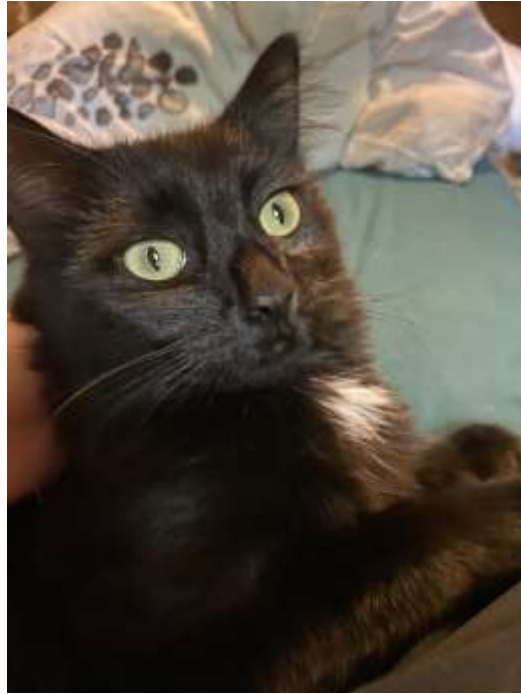

LOST CAT

"Teddy" Lost 09/03/2020

Breed: Nebelung

Color: Black & White **Sex:** F

Details: Teddy is a 2-year old black long haired cat with white spots on her chest and stomach. She is an indoor cat, is shy but will approach humans...view more at lostmykitty.com